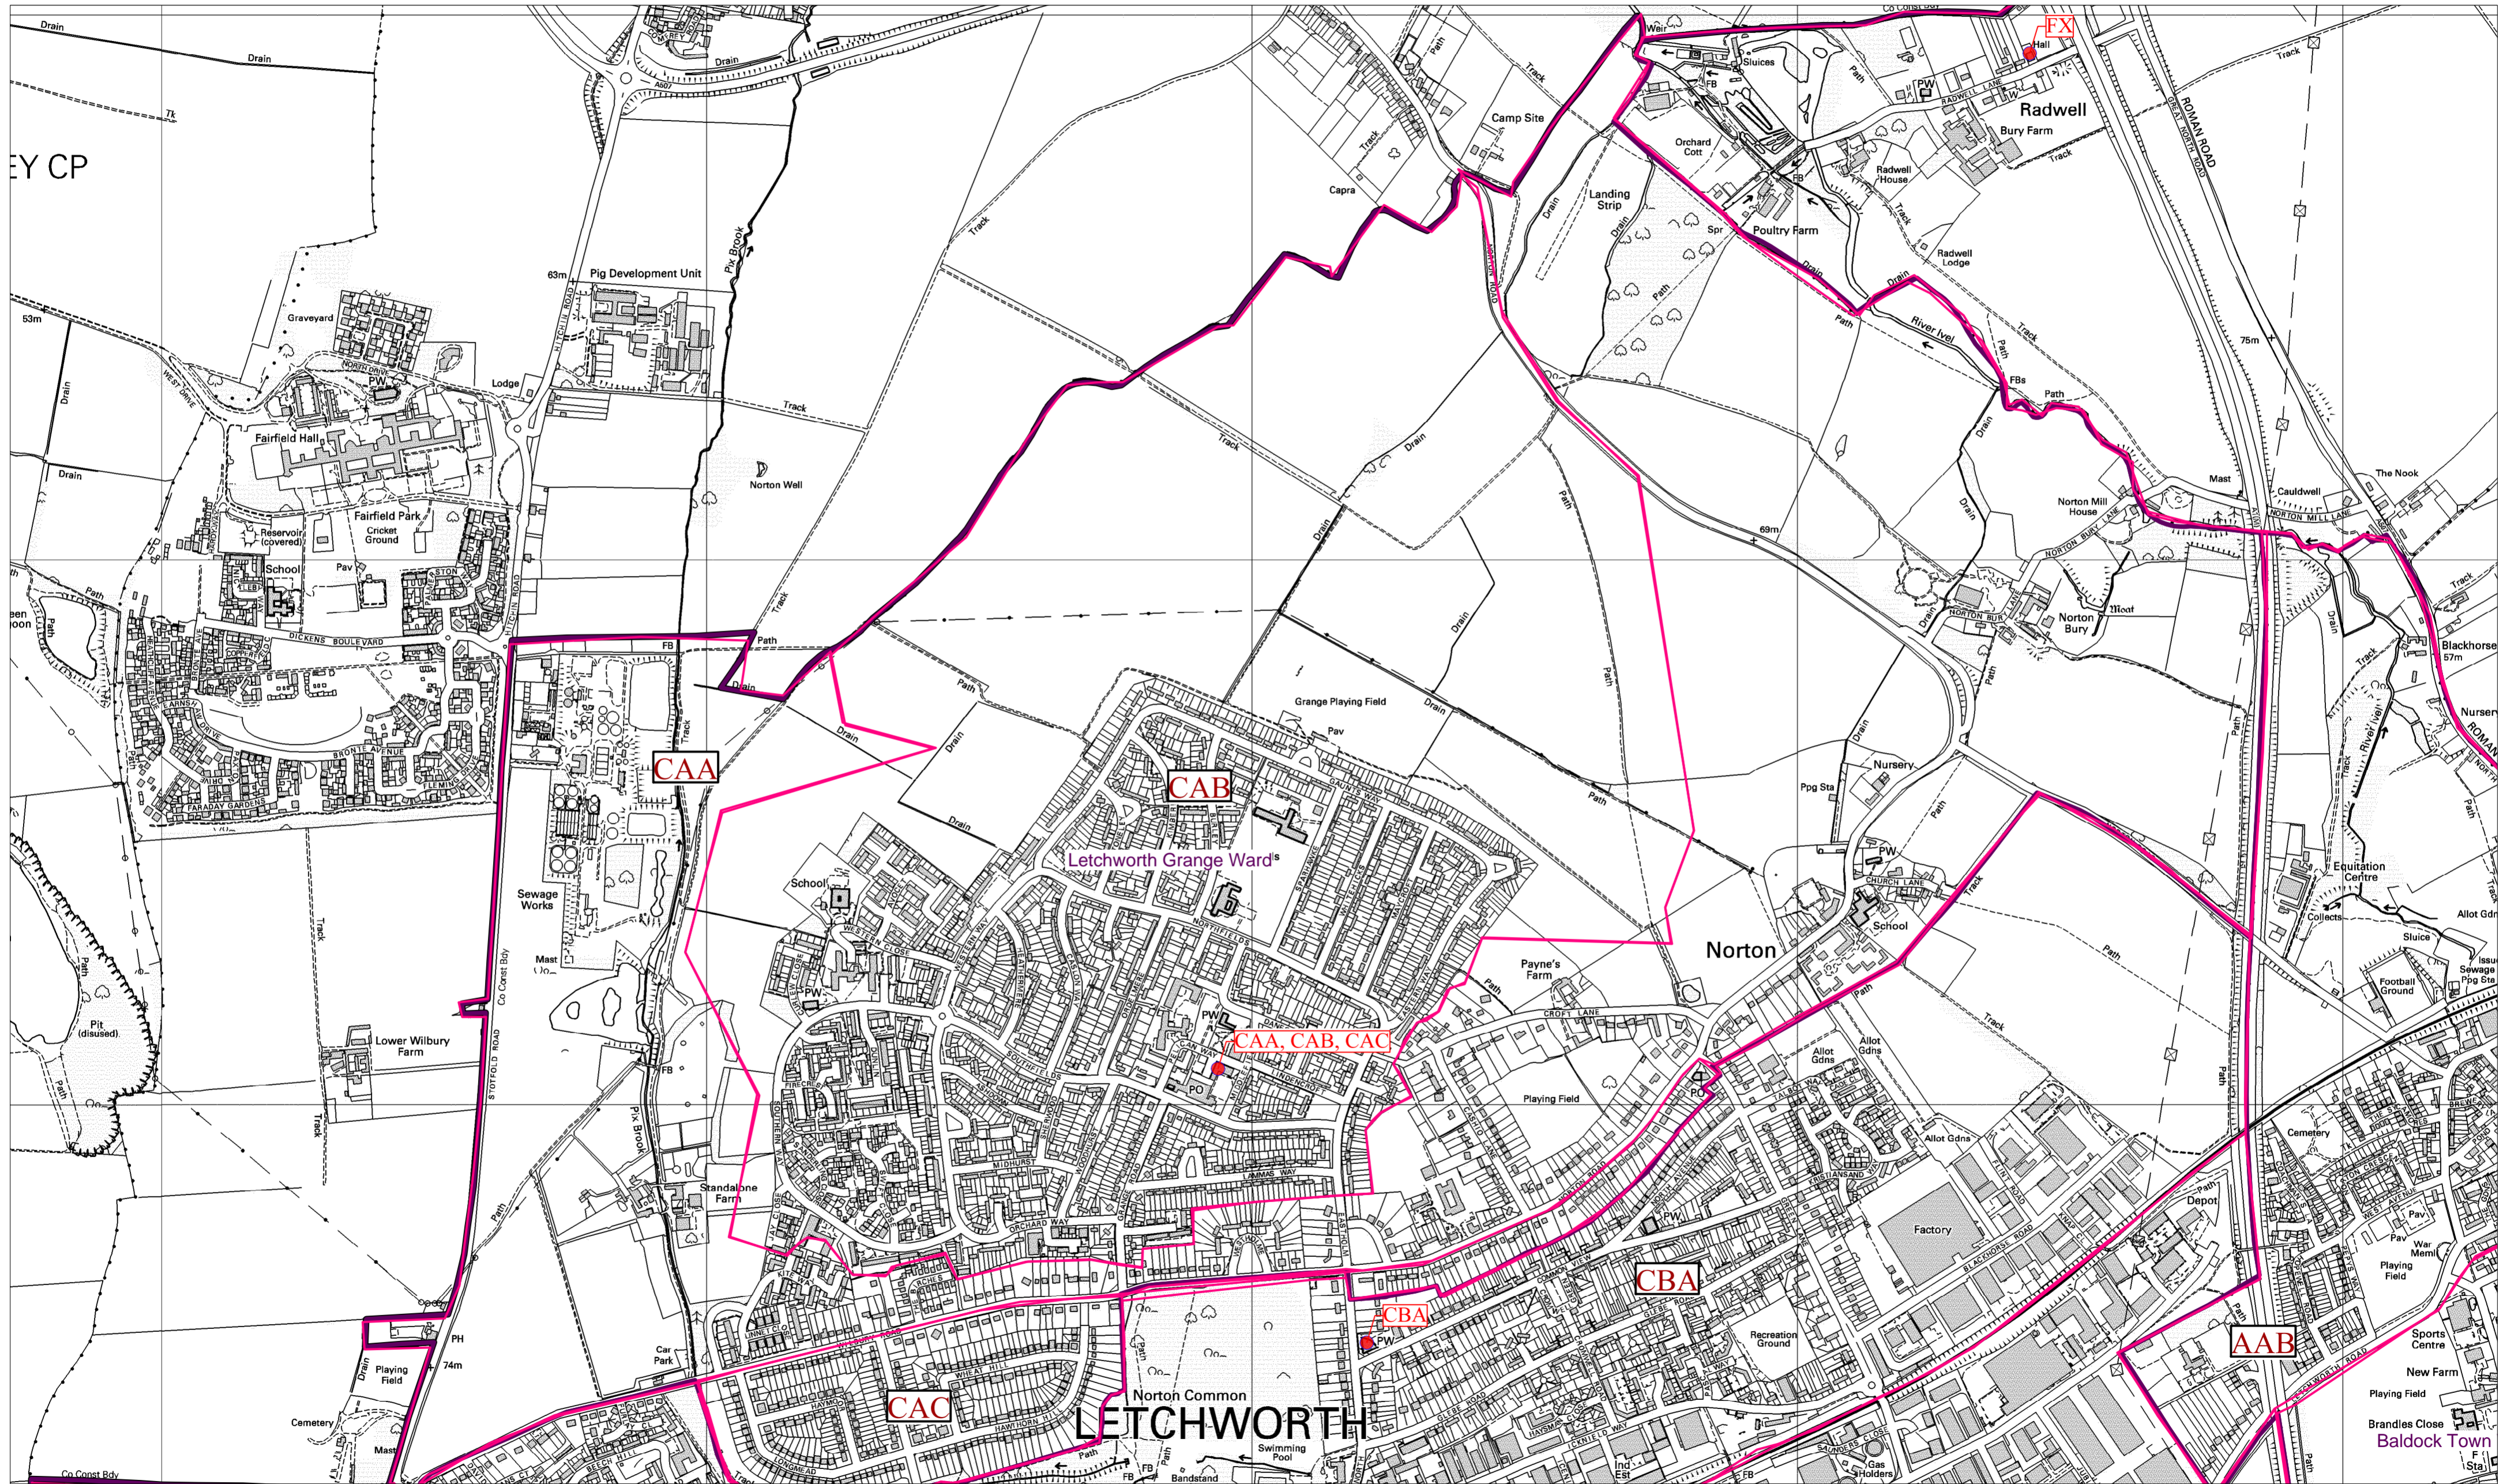

Polling Area - CAA - Letchworth Grange

Scale: 1:?
Date: 08:11:13